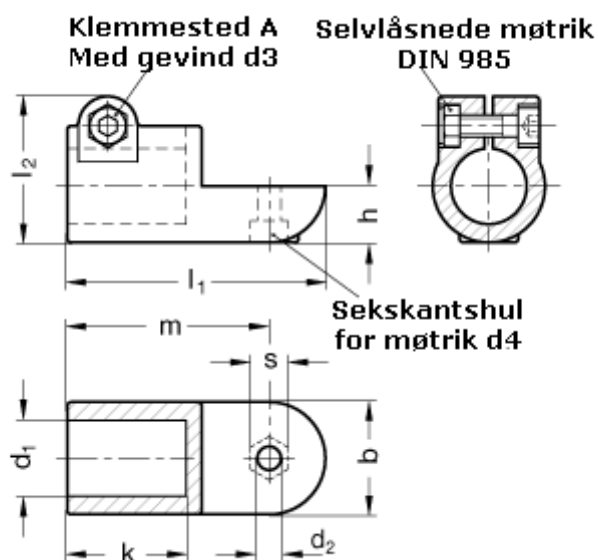

Article number: 20276B20MZ2SW

Description: E+G Swivel clamp connector
GN276-B20-MZ-2-SW

Measures

$b = 40$	$m = 72$
$d_1 = B20$	$s = 13$
$d_2 = 8.2$	
$d_3 = M 8$	
$d_4 = M 8$	
$k = 42.5$	
$l_1 = 92$	
$l_2 = 52.0$	